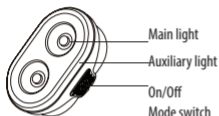

The battery powers the light for 2.5-24 hours.

⚙	●	○	⚡	OFF
ON	2.5h	4h	7h	20h
⚡	2.5h	4h	8h	24h
OFF	3h	4.5h	9h	/

Precautions

- Please do not direct the light directly into eyes to avoid damage. Prolonged use of the lamp will cause it to heat up, which is normal.
- When the product is used for the first time after unpacking, please charge and discharge the lamp once to ensure normal use.
- Product damage or improper use is not covered by the warranty.
- In case of product problems, you can contact us by email at: info@vayox.pl

SIMPLIFIED DECLARATION OF CONFORMITY

Bodex Electronics sp. z o.o. declares that this product complies with directives 2014/30/EU, 2011/65/EU. The full text of the EU declaration of conformity is available at the internet address:

<https://vayox.pl/dokumenty>